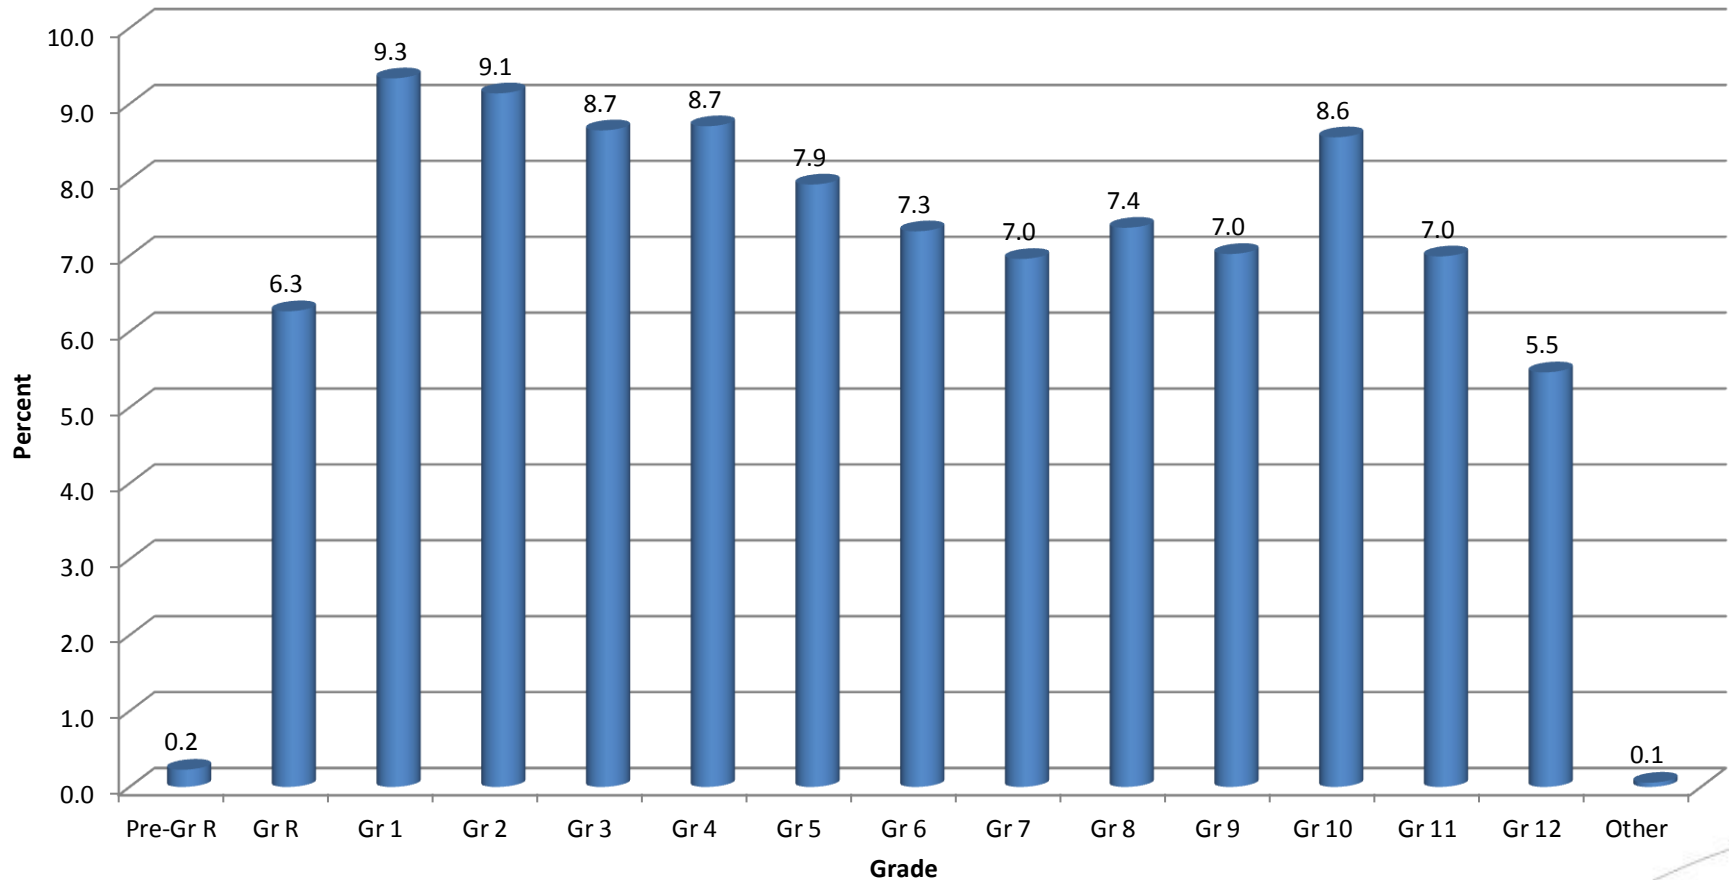

Figure 3: Percentage distribution of learners in ordinary schools, by phase, in 2016